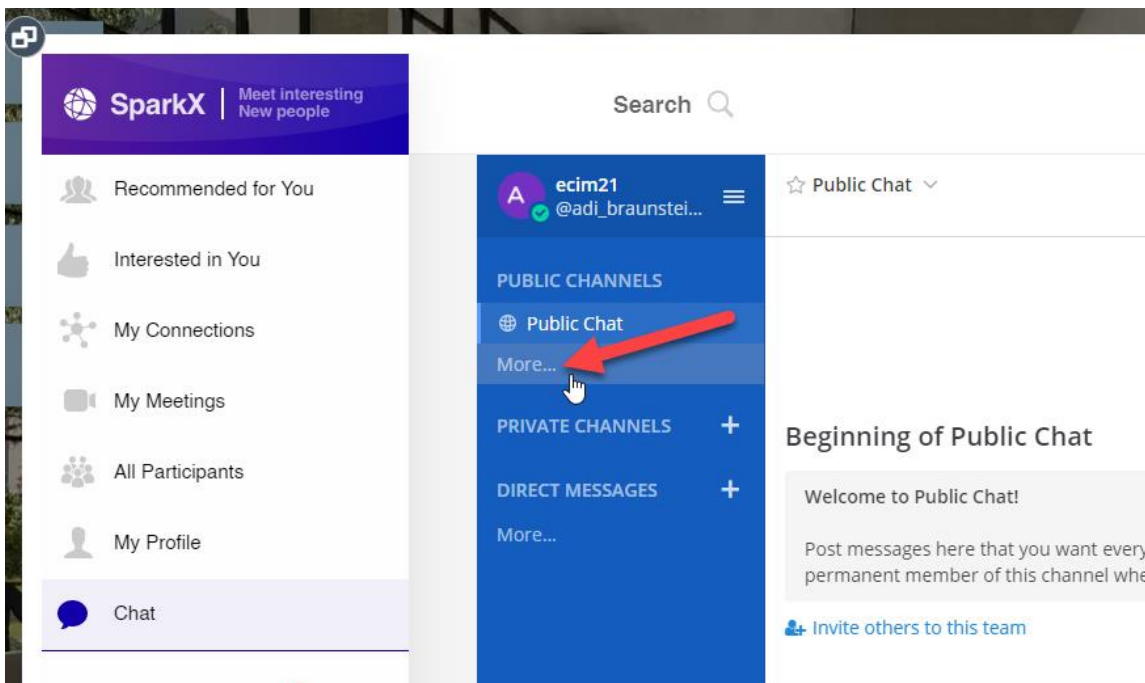

## How to Access the Oral Presentations Q&A Chatrooms

- From the lobby or the top navigation menu click on 'Networking Lounge' –

- Click on 'SparkX' –

- Click on the 'Chat' button –

- Click on 'More...'

- Select the chatroom you wish to 'Join'

Public Chat