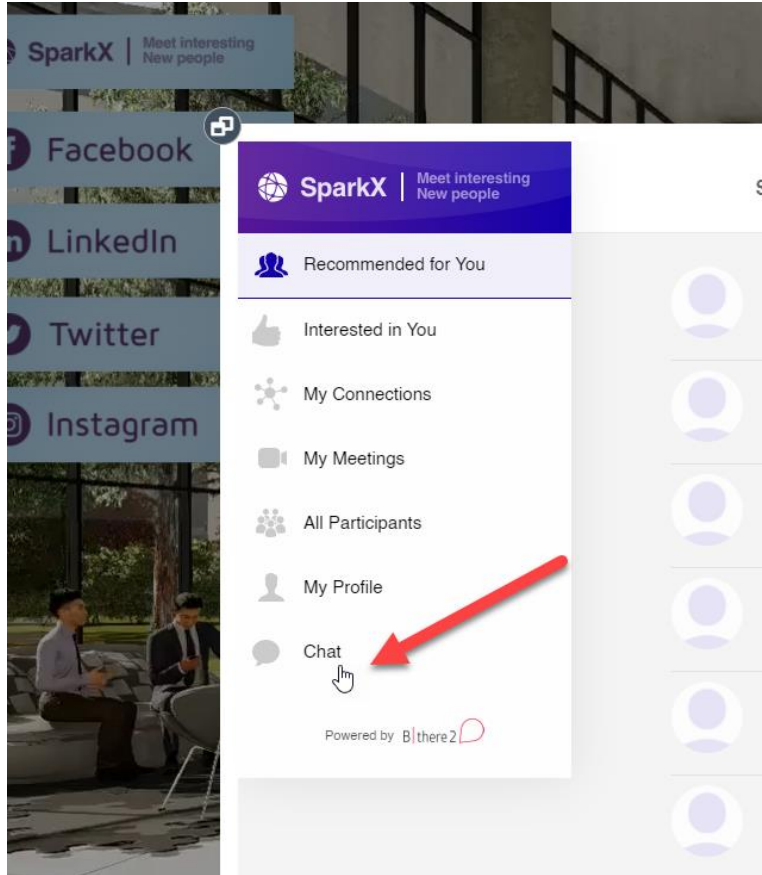

## How to Access the Oral Presentations Q&A Chatrooms

- From the lobby or the top navigation menu click on 'Networking Lounge' –

- Click on 'SparkX' –

- Click on the 'Chat' button –

- Click on 'More...'

- Select the chatroom you wish to 'Join'

Public Chat