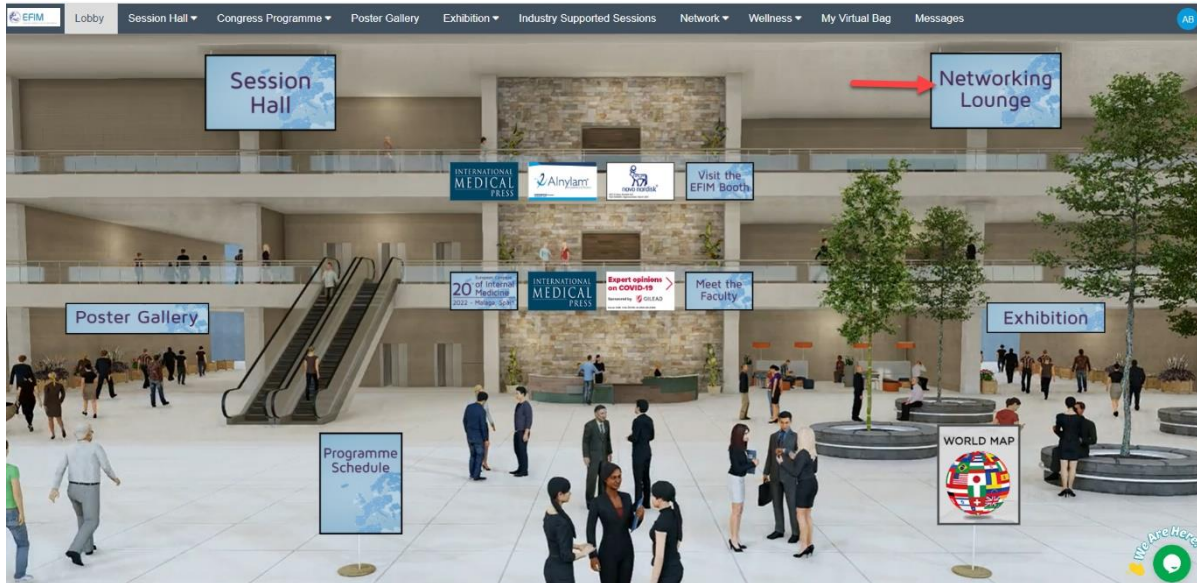

## How to Access the Oral Presentations Q&A Chatrooms

- From the lobby or the top navigation menu click on 'Networking Lounge' –

- Click on 'SparkX' –

- Click on the 'Chat' button –

- Click on 'More...'

- Select the chatroom you wish to 'Join'