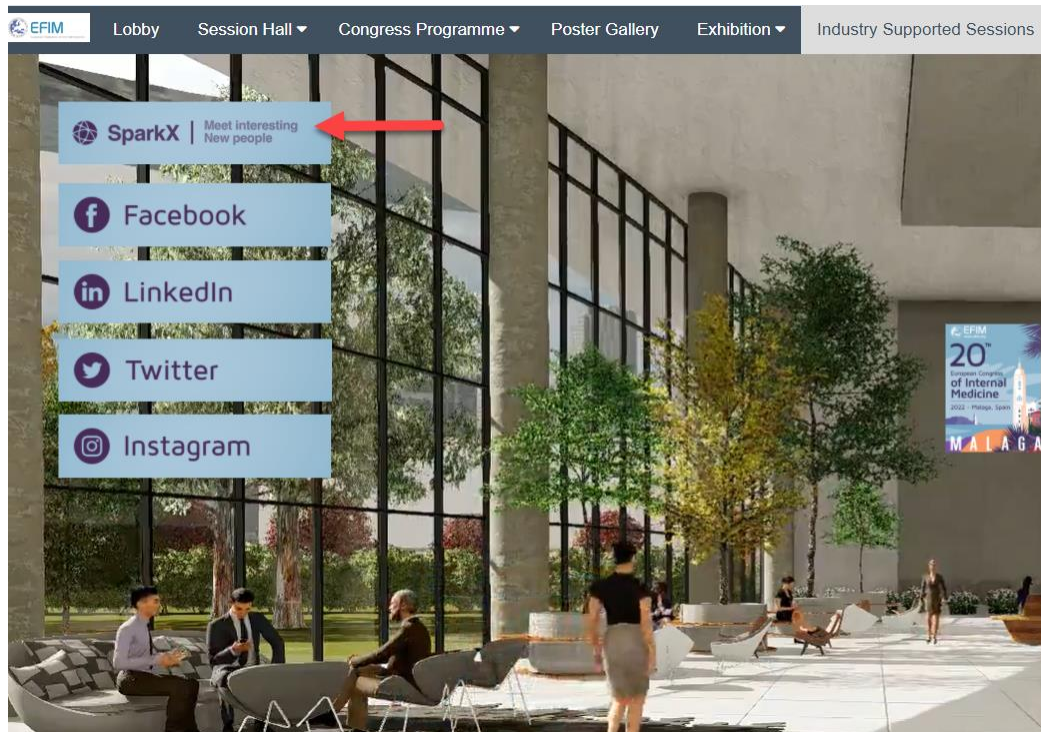

## How to Access the Oral Presentations Q&A Chatrooms

- From the lobby or the top navigation menu click on 'Networking Lounge' –

- Click on 'SparkX' –

- Click on the 'Chat' button –

- Click on 'More...'

- Select the chatroom you wish to 'Join'

Public Chat